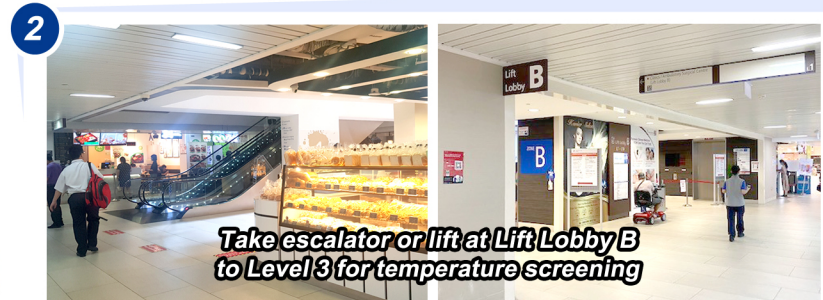

Getting to NUHS Tower Block

From Kent Ridge MRT Station (via Exit C, NUH Medical Centre)