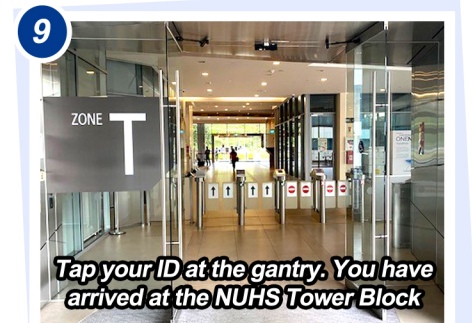

### Locations of National Centres

### Ward Locations

- ZONE D:** Wards 5A - 9B Register at VR Level 3
- ZONE G:** Wards 20 - 64 Register at VR Level 1

Scan QR code for full list of facilities at NUH

# Getting to NUHS Tower Block

From Kent Ridge MRT Station (via Exit C, NUH Medical Centre)