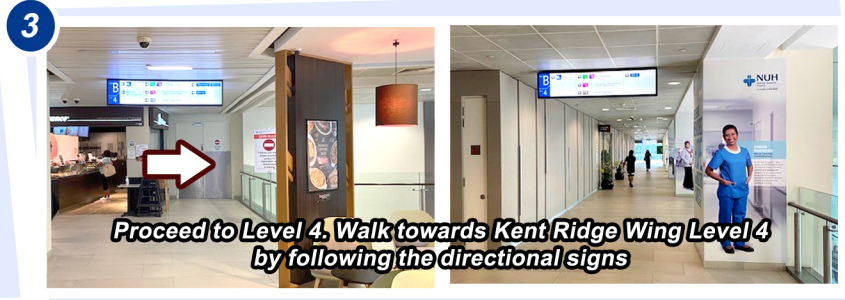

### Locations of National Centres

### Ward Locations

- ZONE D:** Wards 5A - 9B Register at VR Level 3
- ZONE G:** Wards 20 - 64 Register at VR Level 1

Scan QR code for full list of facilities at NUH

# Getting to NUHS Tower Block

From Kent Ridge MRT Station (via Exit C, NUH Medical Centre)