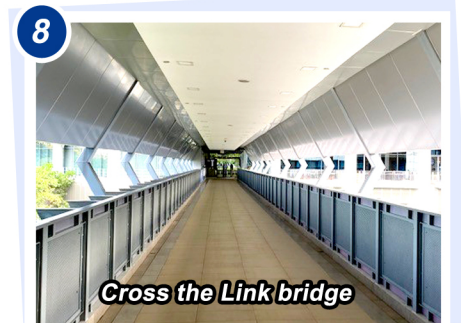

# Getting to NUHS Tower Block

From Kent Ridge MRT Station (via Exit C, NUH Medical Centre)