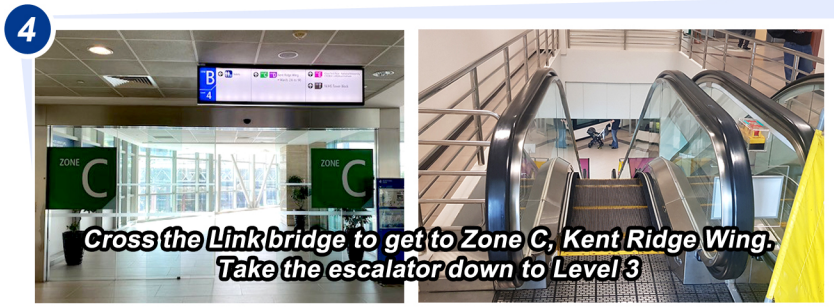

Getting to NUHS Tower Block

From Kent Ridge MRT Station (via Exit C, NUH Medical Centre)